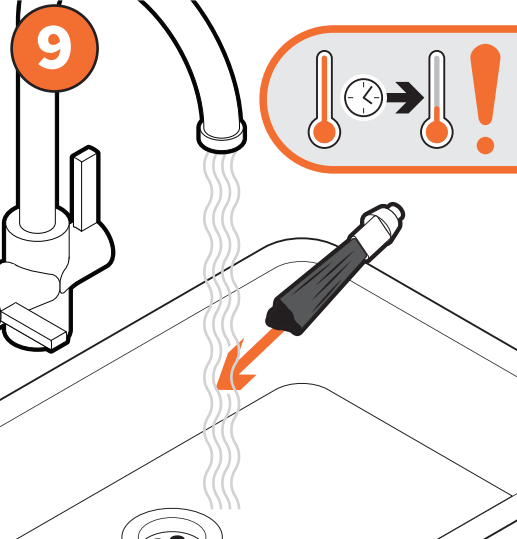

QUICK START GUIDE

SAFETY

- Wear safety glasses
- Wear gloves
- Disconnect power
- AC 120V/220V

ASSEMBLY

! Use only Cougartron brushes, shrouds and fluids for optimal results and validity of warranty period.

1 OPERATION

2 Clean OR Polish*

CONTROL PANEL