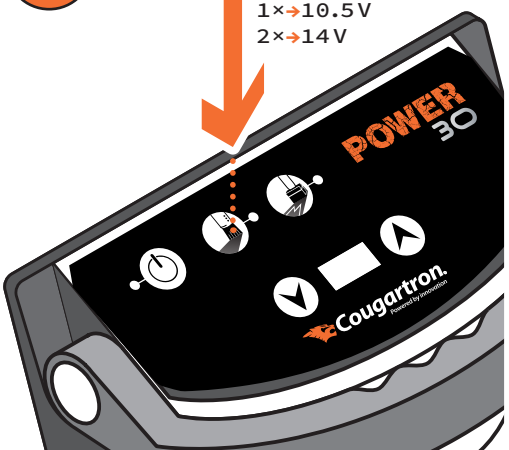

QUICK START GUIDE

SAFETY

- Wear safety glasses
- Wear gloves
- Disconnect power
- AC 120V/220V

ASSEMBLY

! Use only Cougartron brushes, shrouds and fluids for optimal results and validity of warranty period.

1 OPERATION

2 Clean OR Polish*

CONTROL PANEL