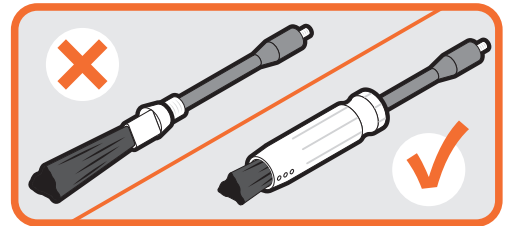

QUICK START GUIDE

SAFETY

- Wear safety glasses
- Wear gloves
- Disconnect power
- AC 120V/220V

ASSEMBLY

! Use only Cougartron brushes, shrouds and fluids for optimal results and validity of warranty period.