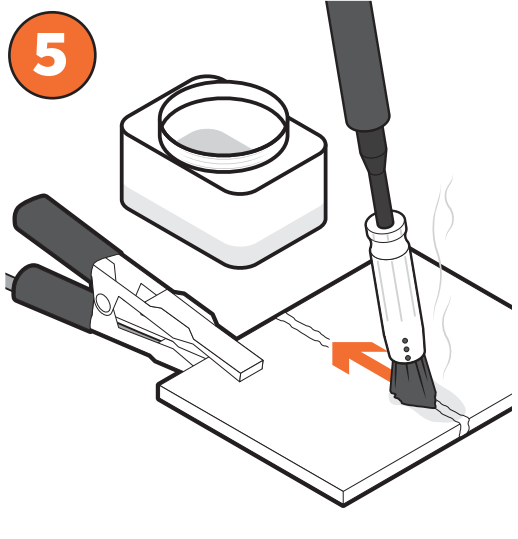

2 Clean OR Polish*