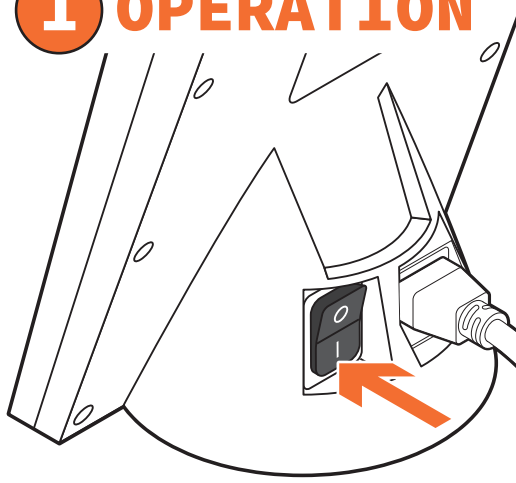

1 OPERATION