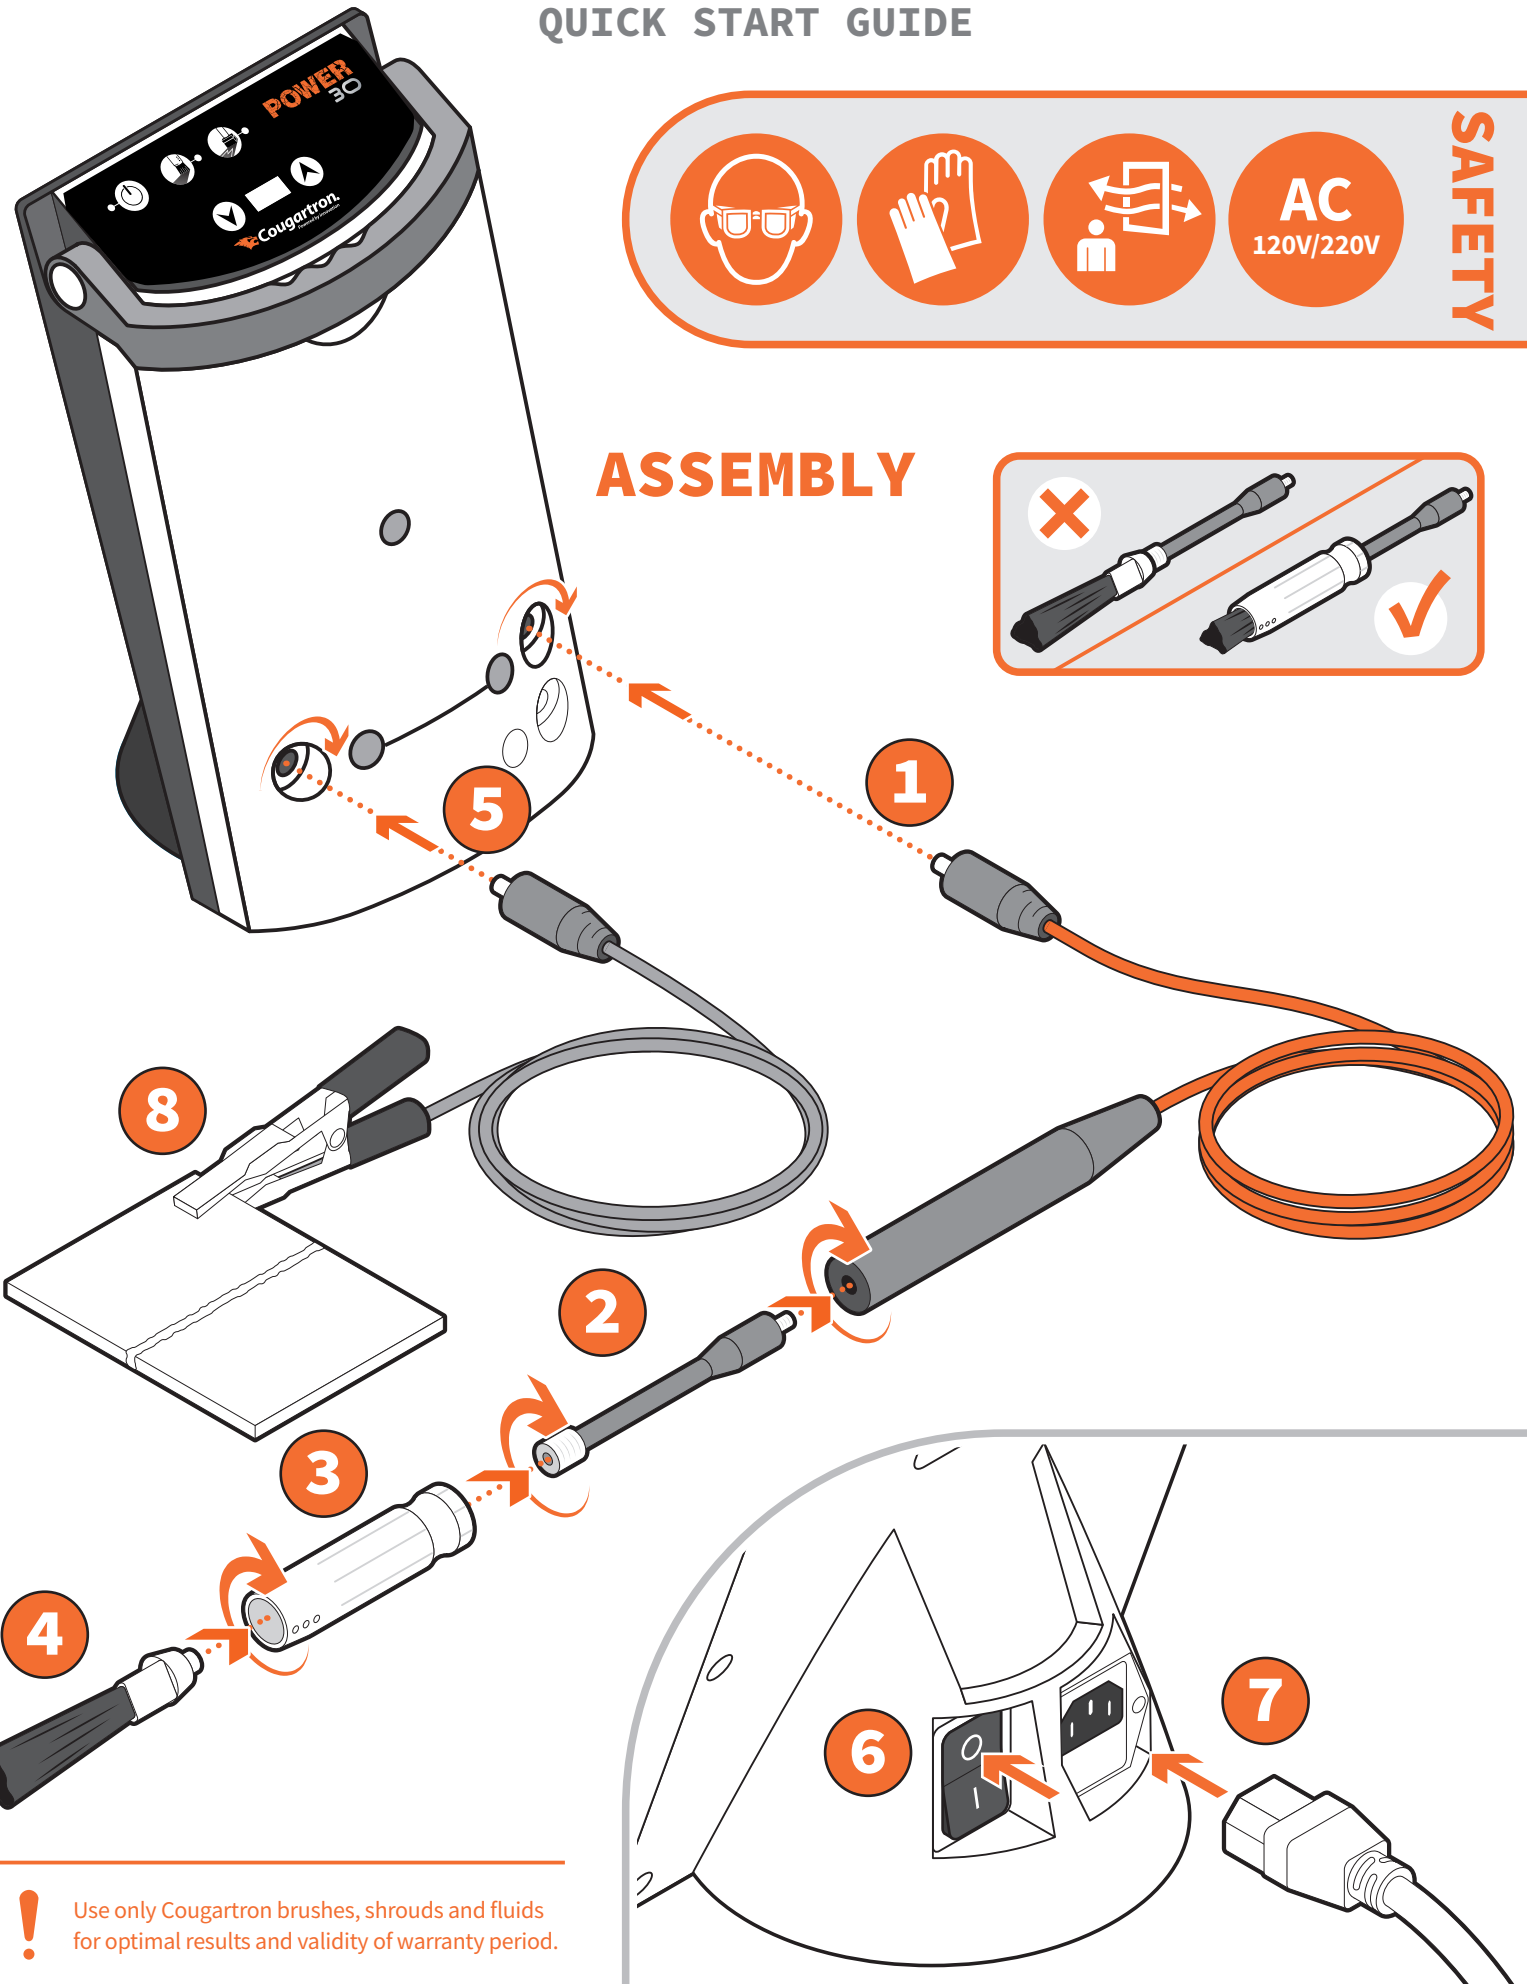

QUICK START GUIDE

SAFETY

- Wear safety glasses
- Wear gloves
- Disconnect power
- AC 120V/220V

ASSEMBLY

! Use only Cougartron brushes, shrouds and fluids for optimal results and validity of warranty period.

1 OPERATION

2 Clean OR Polish*

CONTROL PANEL